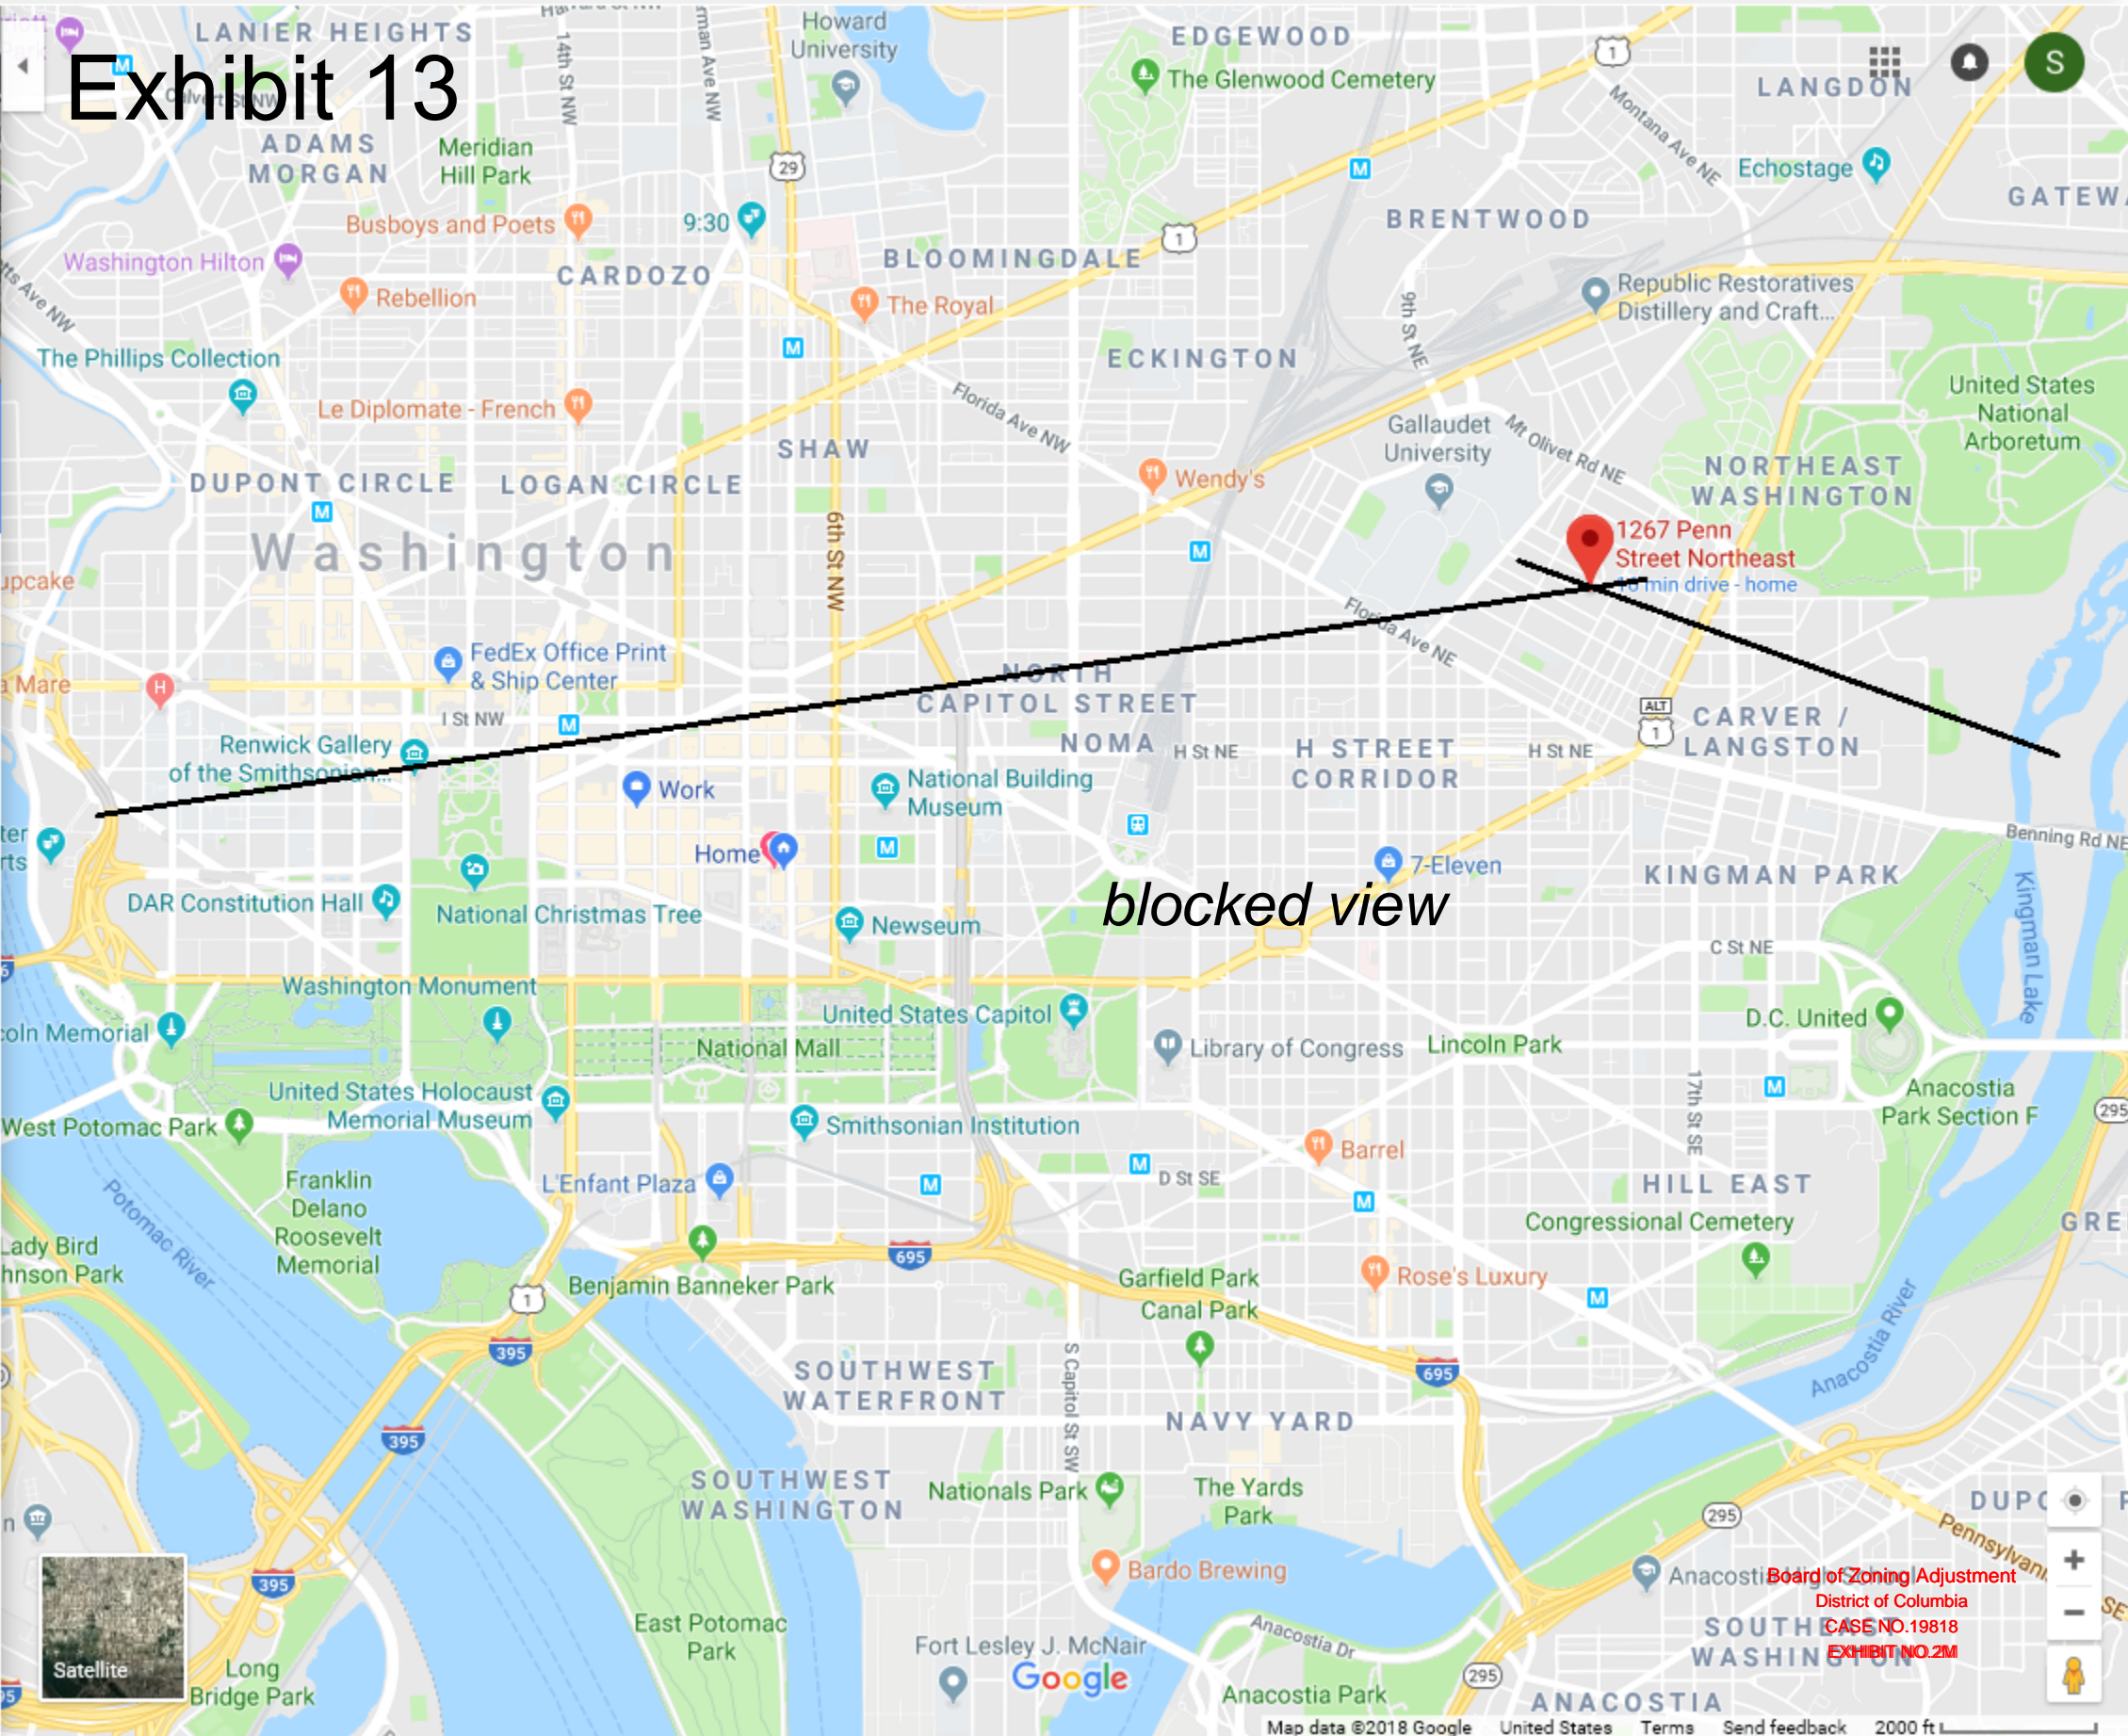

1267 Penn St NE - Google ...

1267 Penn St NE  
Washington, DC 20002

Directions

SAVE NEARBY SEND TO YOUR PHONE SHARE

Exhibit 13

*blocked view*

Board of Zoning Adjustment  
District of Columbia  
CASE NO. 19818  
EXHIBIT NO. 2M